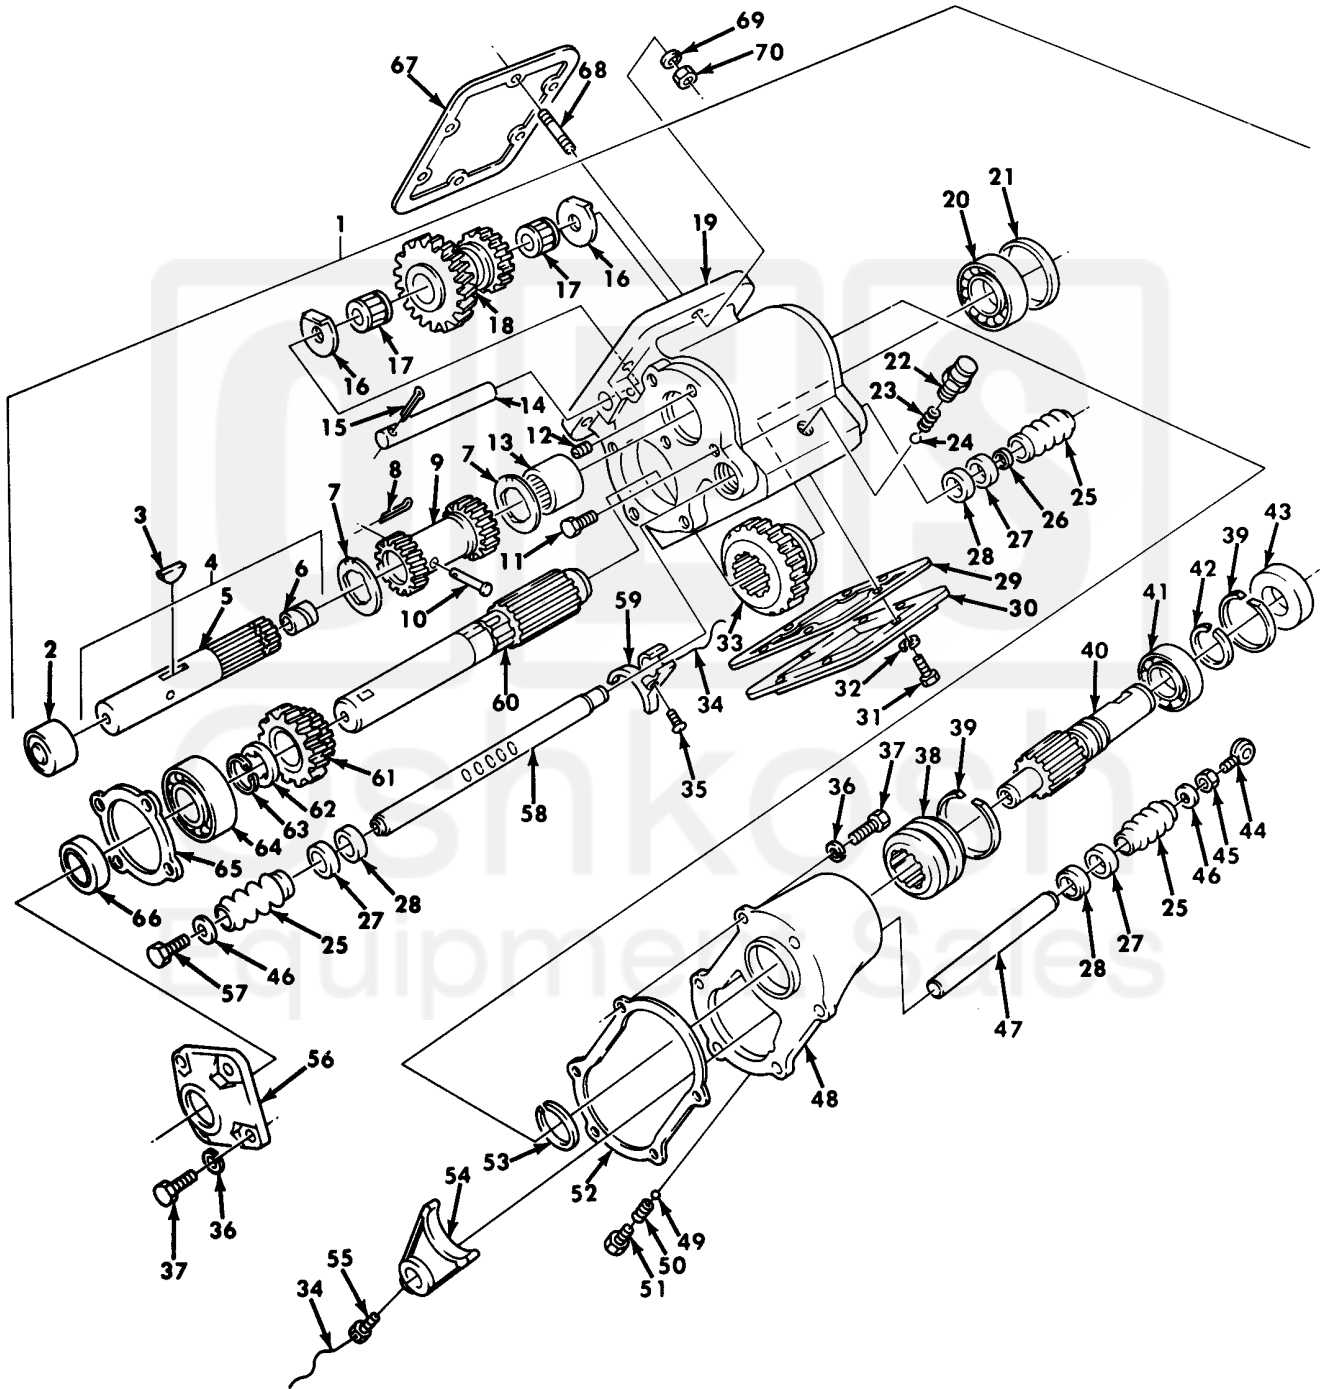

UNIT, DIRECT SUPPORT, AND GENERAL SUPPORT MAINTENANCE
REPAIR PARTS AND SPECIAL TOOLS LIST
TRUCK, 5-TON, 6X6, M809 SERIES TRUCKS (DIESEL)

Figure 418. Transmission Power Takeoff Assembly and Mounting Hardware.

UNIT, DIRECT SUPPORT, AND GENERAL SUPPORT MAINTENANCE
REPAIR PARTS AND SPECIAL TOOLS LIST
TRUCK, 5-TON, 6X6, M809 SERIES TRUCKS (DIESEL)

Figure 419. Transmission Power Takeoff Assembly and Mounting Hardware.